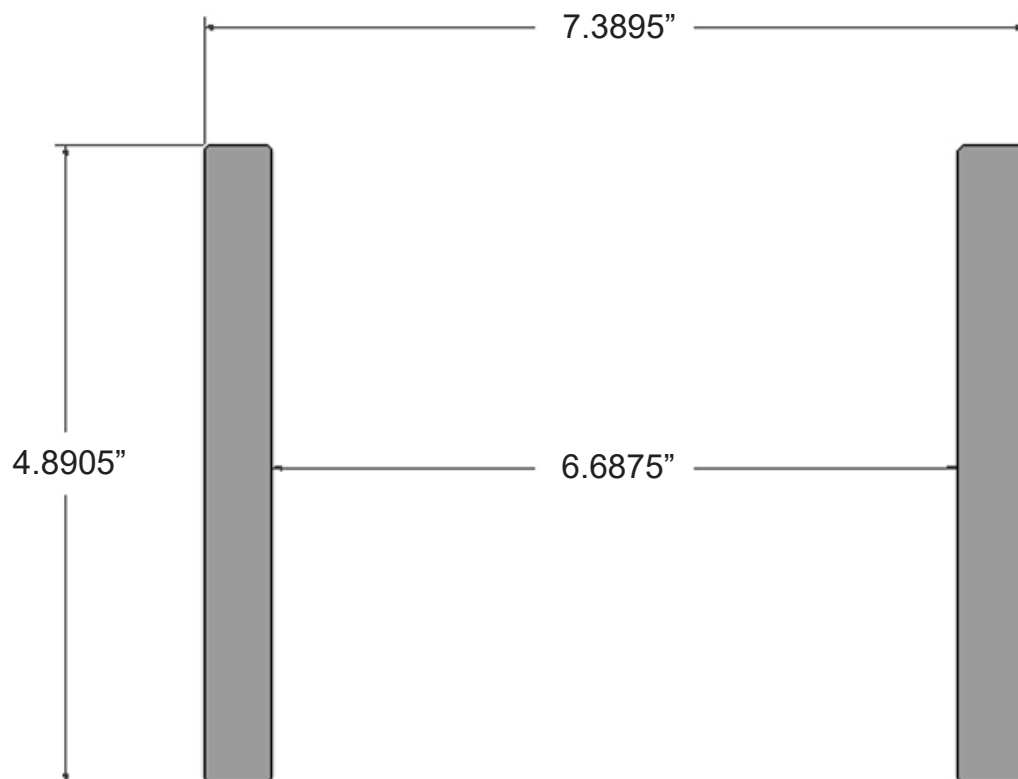

WELD RINGS

Part Number:

M3429616D

Description:

WELD RING

6 5/8" X 4 7/8" LONG, 7.390" O.D.

NO CENTER LIP

Make a Difference.