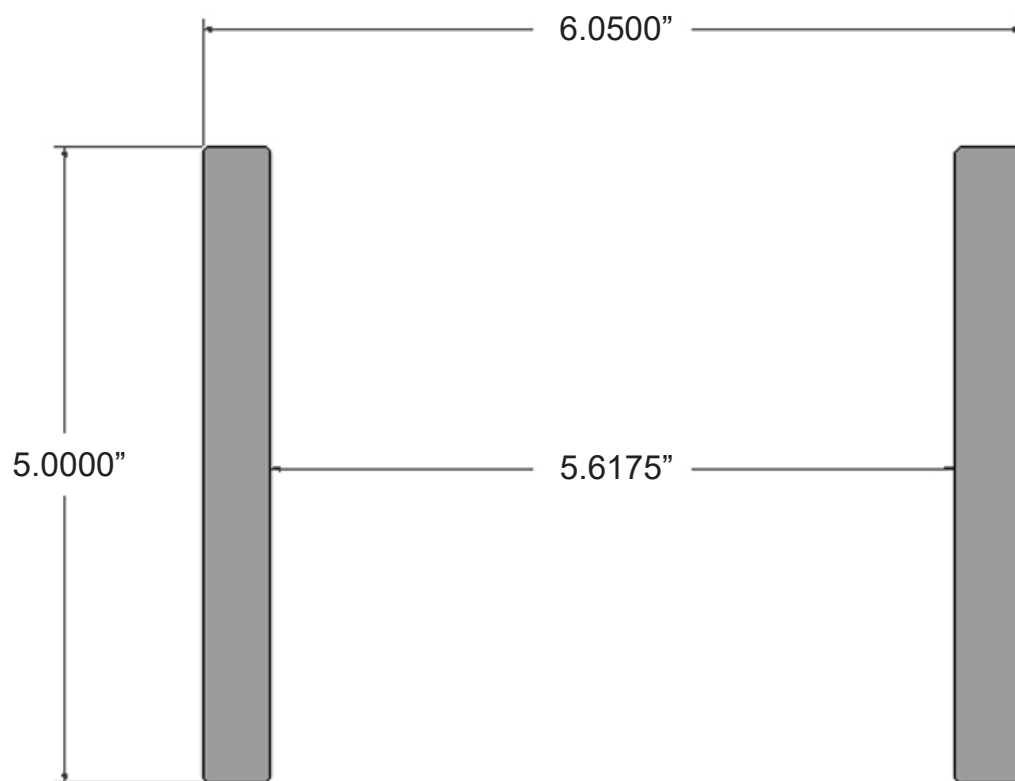

WELD RINGS

Part Number:

M4506254D

Description:

WELD RING

5 9/16" X 5" LONG, 6.050" O.D.

NO CENTER LIP

Make a Difference.