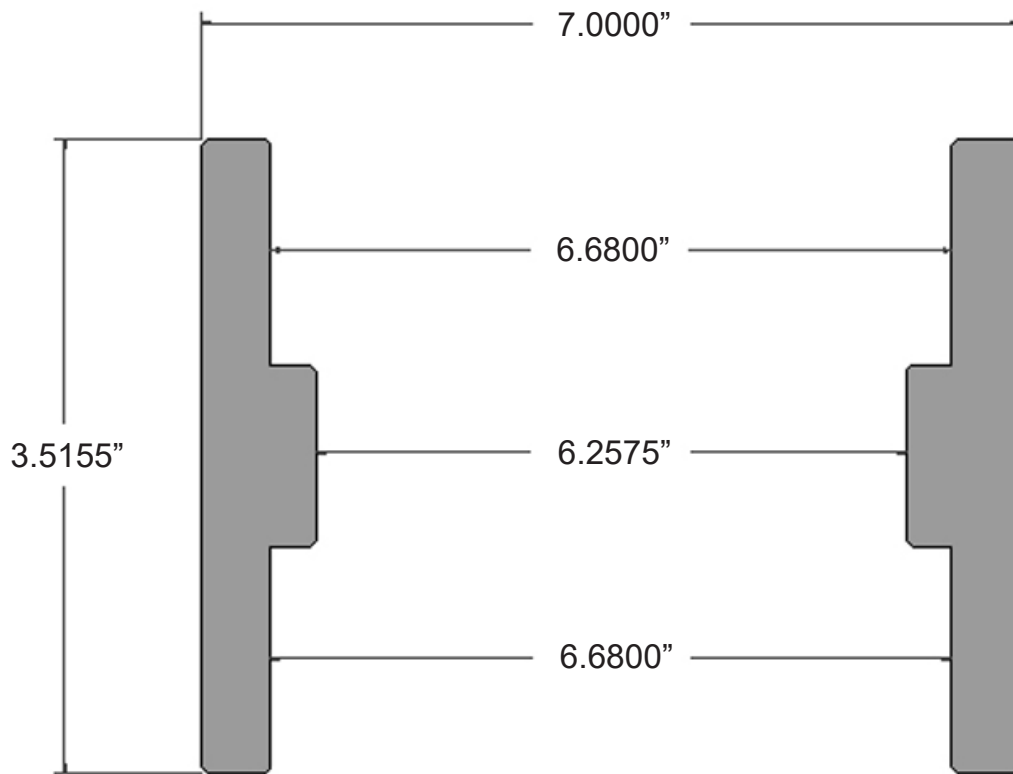

WELD RINGS

Part Number:
M4506415D

Description:
WELD RING
6 5/8" X 3 1/2" LONG, 7.000" O.D.

Make a Difference.

1494 Bell Mill Road, P.O. Box 456, Tillsonburg, Ontario, Canada, N4G 4J1
P.O. Box 2663, Buffalo, New York, U.S.A., 14240-2663
Phone: 519.688.0500 • Fax: 519.688.0563
Toll Free: 1-800-387-9355 • www.wellmaster.ca