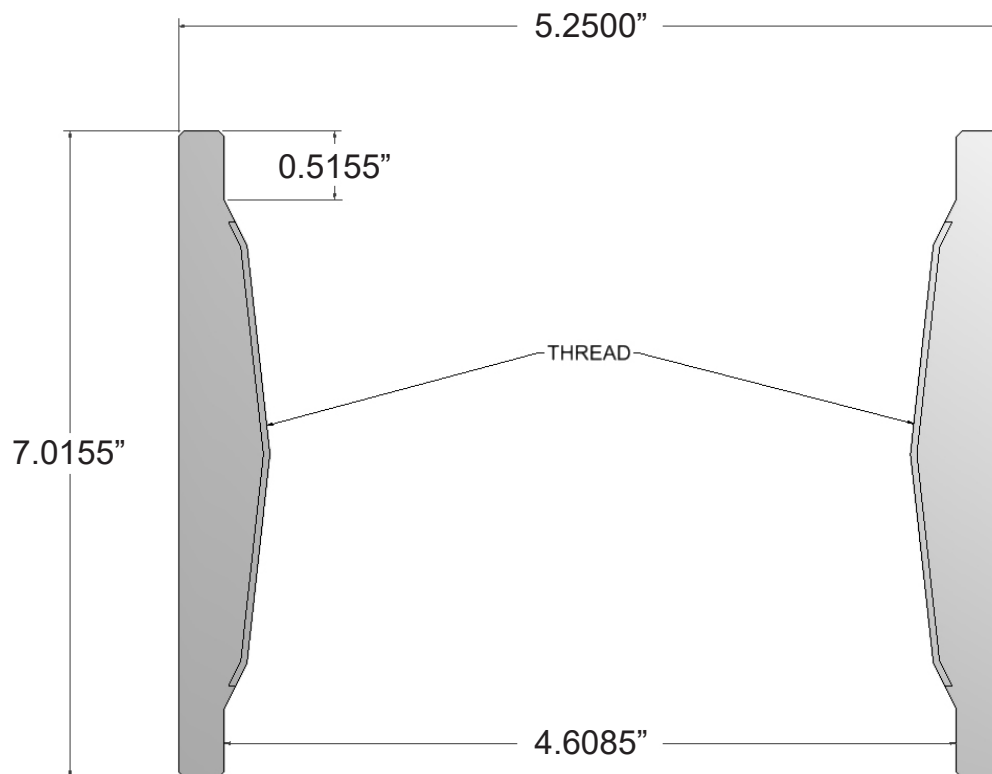

Part Number:

M3428200D

Description:

COUPLING

4 1/2" API, 8 RD. THREAD LONG 5.2500" O.D.

K-55 GRADE, ERCB DIRECTIVE 10

Make a Difference.

1494 Bell Mill Road, P.O. Box 456, Tillsonburg, Ontario, Canada, N4G 4J1