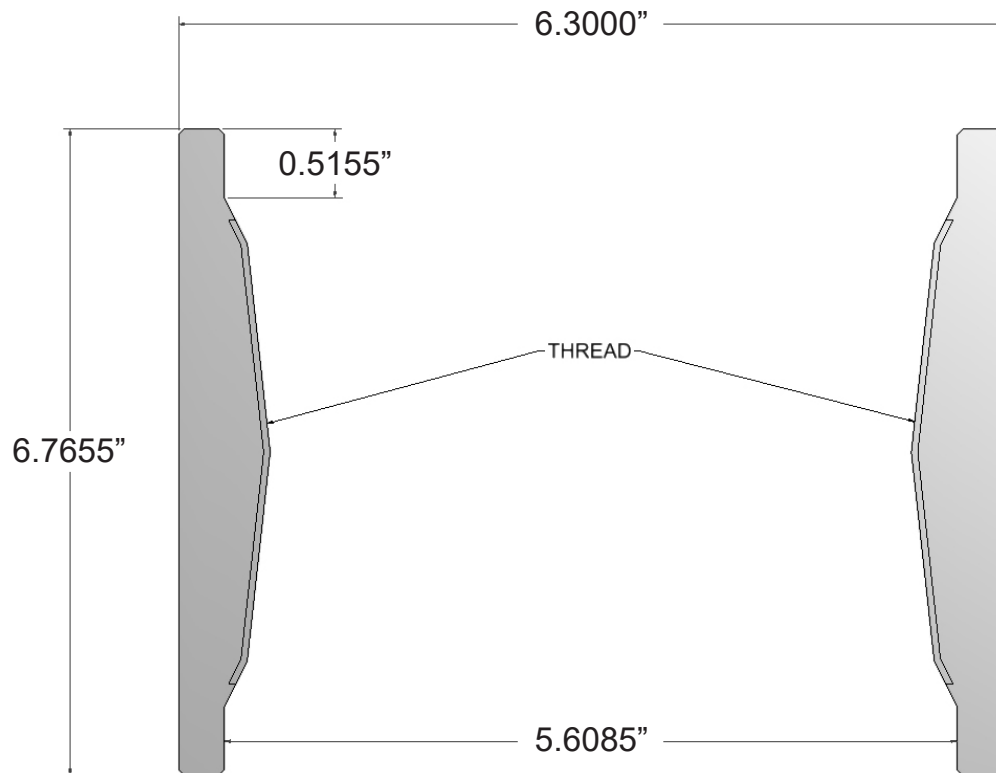

Part Number:

M3428800D

Description:

COUPLING

5 1/2" API, 8 RD. THREAD SHORT 6.3000" O.D.

K-55 GRADE, ERCB DIRECTIVE 10

Make a Difference.

1494 Bell Mill Road, P.O. Box 456, Tillsonburg, Ontario, Canada, N4G 4J1