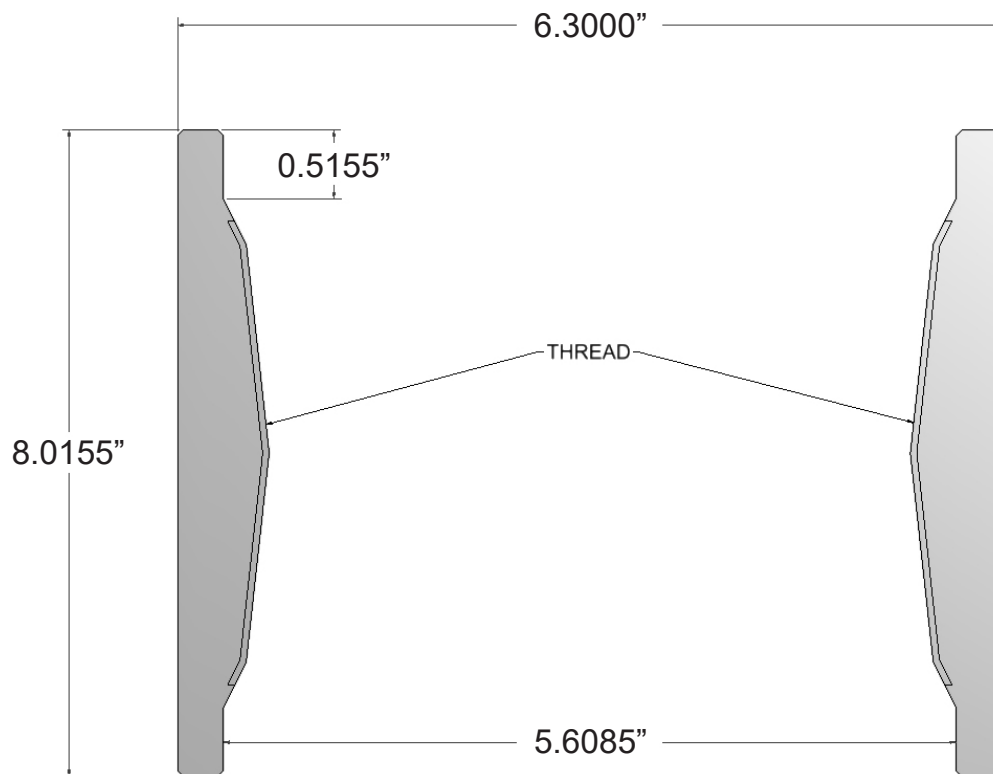

Part Number:

M3428900D

Description:

COUPLING

5 1/2" API, 8 RD. THREAD LONG 6.3000" O.D.

K-55 GRADE, ERCB DIRECTIVE 10

Make a Difference.

1494 Bell Mill Road, P.O. Box 456, Tillsonburg, Ontario, Canada, N4G 4J1