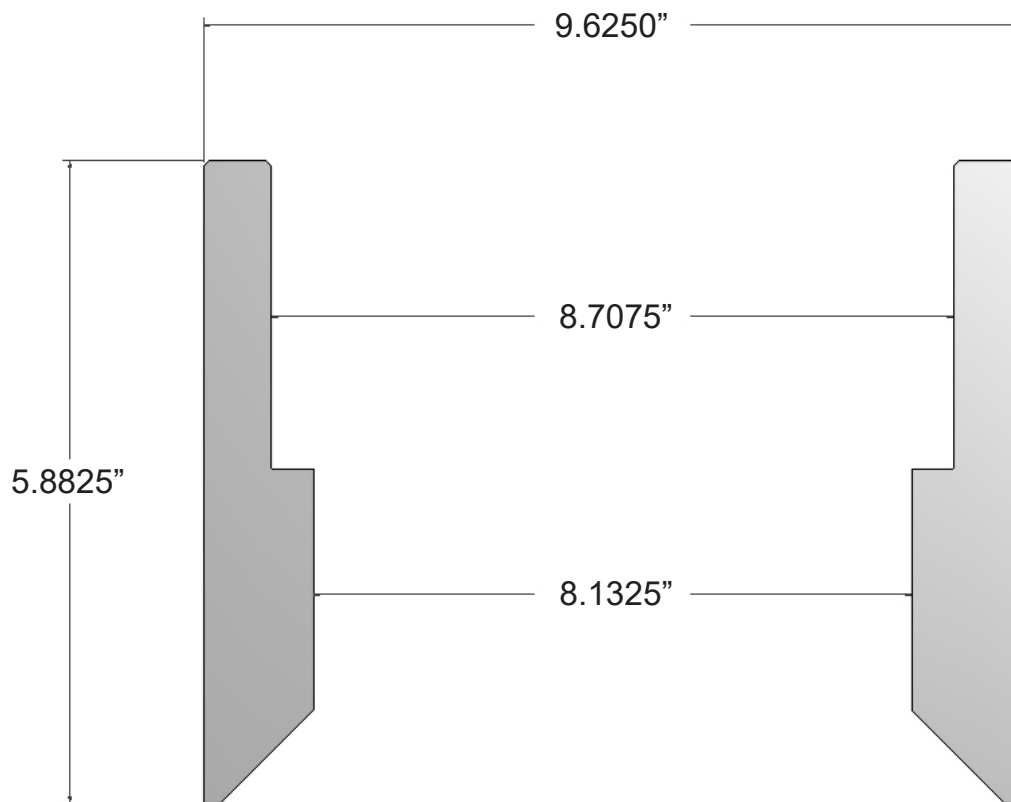

Part Number:

M5013525TUFF

Description:

TUFF DRIVE SHOE

8 5/8" X 8" CABLE TOOL END

WELD ON SHORT, 9.625" O.D.

Make a Difference.

1494 Bell Mill Road, P.O. Box 456, Tillsonburg, Ontario, Canada, N4G 4J1

P.O. Box 2663, Buffalo, New York, U.S.A., 14240-2663

Phone: 519.688.0500 • Fax: 519.688.0563

Toll Free: 1-800-387-9355 • www.wellmaster.ca