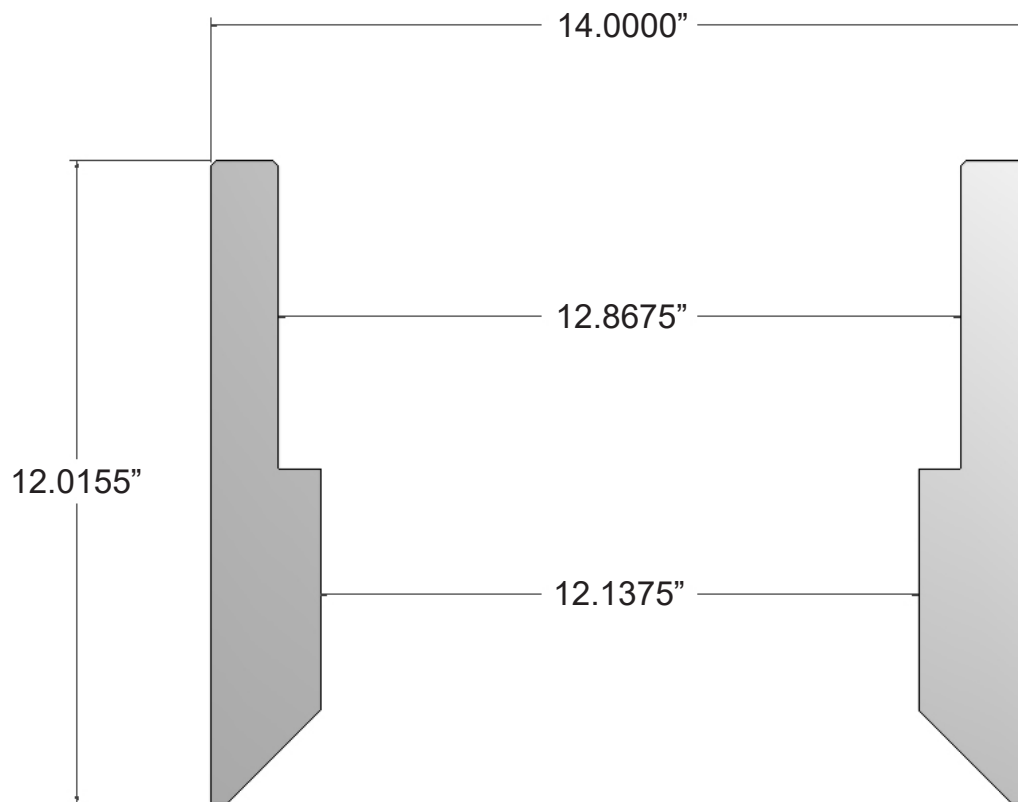

Part Number:

M5017200TUFF

Description:

TUFF DRIVE SHOE

12 3/4" X 12" CABLE TOOL END

WELD ON LONG, 14.000" O.D.

Make a Difference.

1494 Bell Mill Road, P.O. Box 456, Tillsonburg, Ontario, Canada, N4G 4J1

P.O. Box 2663, Buffalo, New York, U.S.A., 14240-2663

Phone: 519.688.0500 • Fax: 519.688.0563

Toll Free: 1-800-387-9355 • www.wellmaster.ca