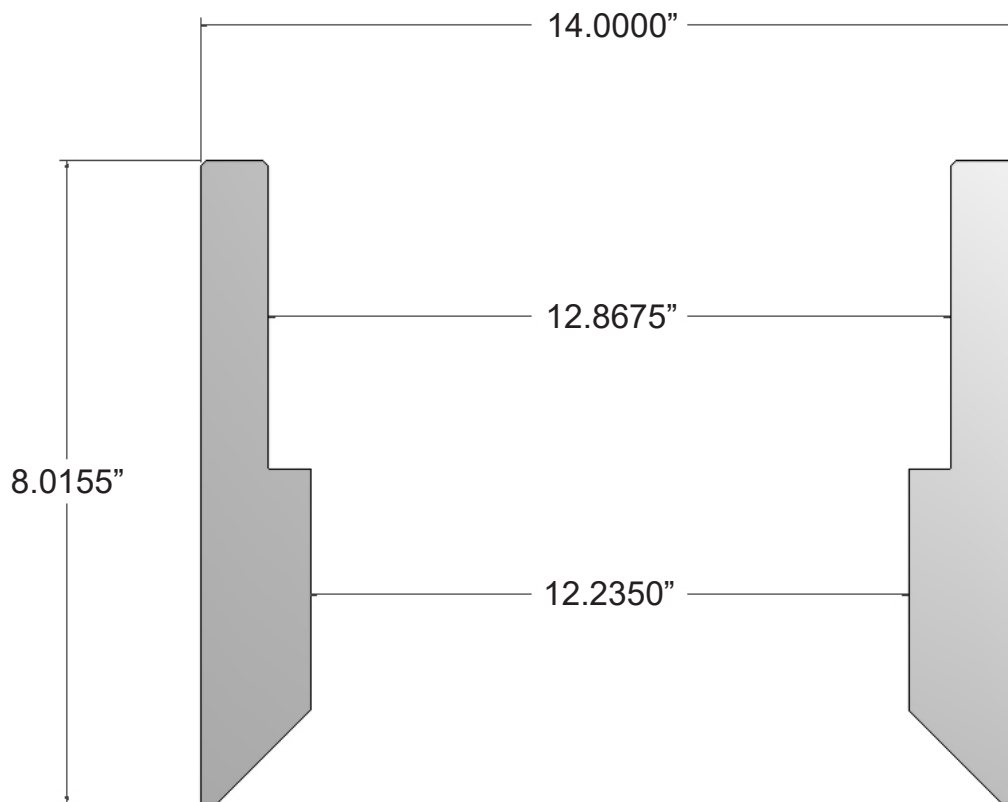

Part Number:

**M5017225TUFF**

Description:

**TUFF DRIVE SHOE**

**12 3/4" X 12 1/4" CABLE TOOL END**

**WELD ON SHORT, 14.000" O.D.**

**Make a Difference.**

1494 Bell Mill Road, P.O. Box 456, Tillsonburg, Ontario, Canada, N4G 4J1

P.O. Box 2663, Buffalo, New York, U.S.A., 14240-2663

Phone: 519.688.0500 • Fax: 519.688.0563

Toll Free: 1-800-387-9355 • [www.wellmaster.ca](http://www.wellmaster.ca)