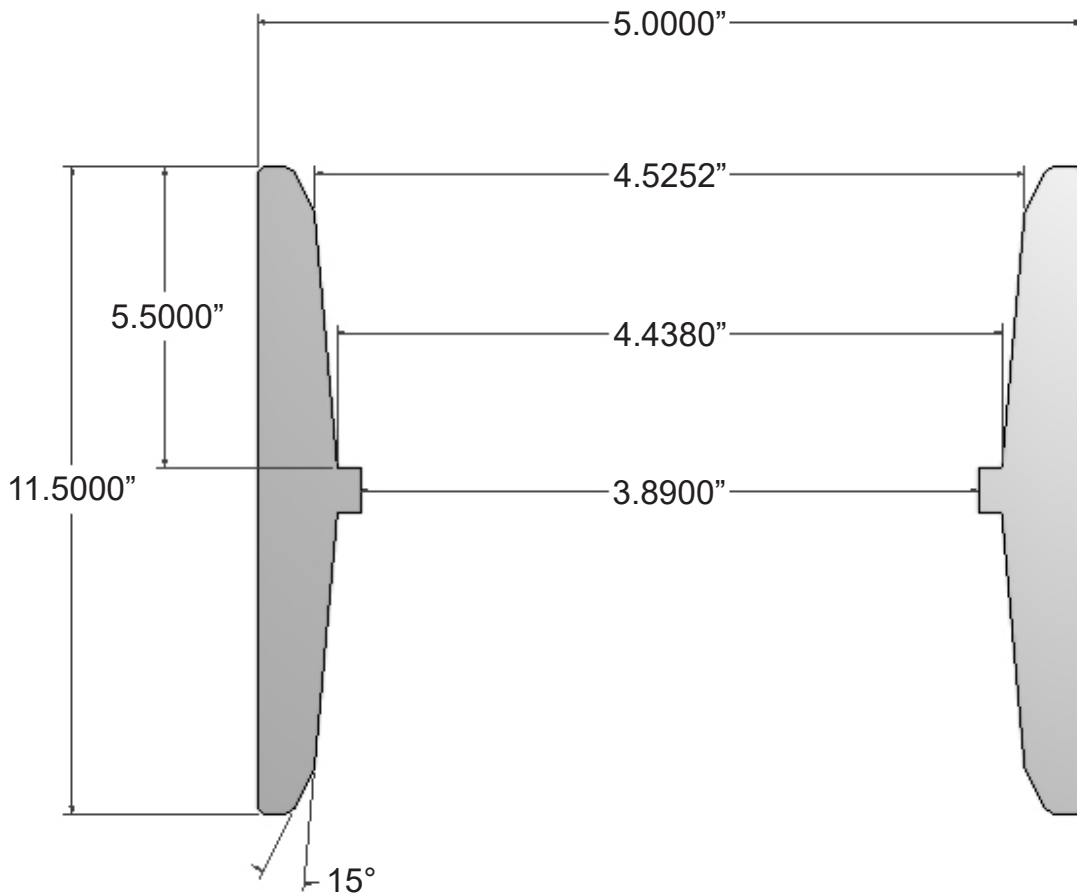

Part Number:
M3448008D

Description:
COUPLING
4 1/2" PRESS X PRESS
5.000" O.D.

Make a Difference.

1494 Bell Mill Road, P.O. Box 456, Tillsonburg, Ontario, Canada, N4G 4J1
P.O. Box 2663, Buffalo, New York, U.S.A., 14240-2663
Phone: 519.688.0500 • Fax: 519.688.0563
Toll Free: 1-800-387-9355 • www.wellmaster.ca