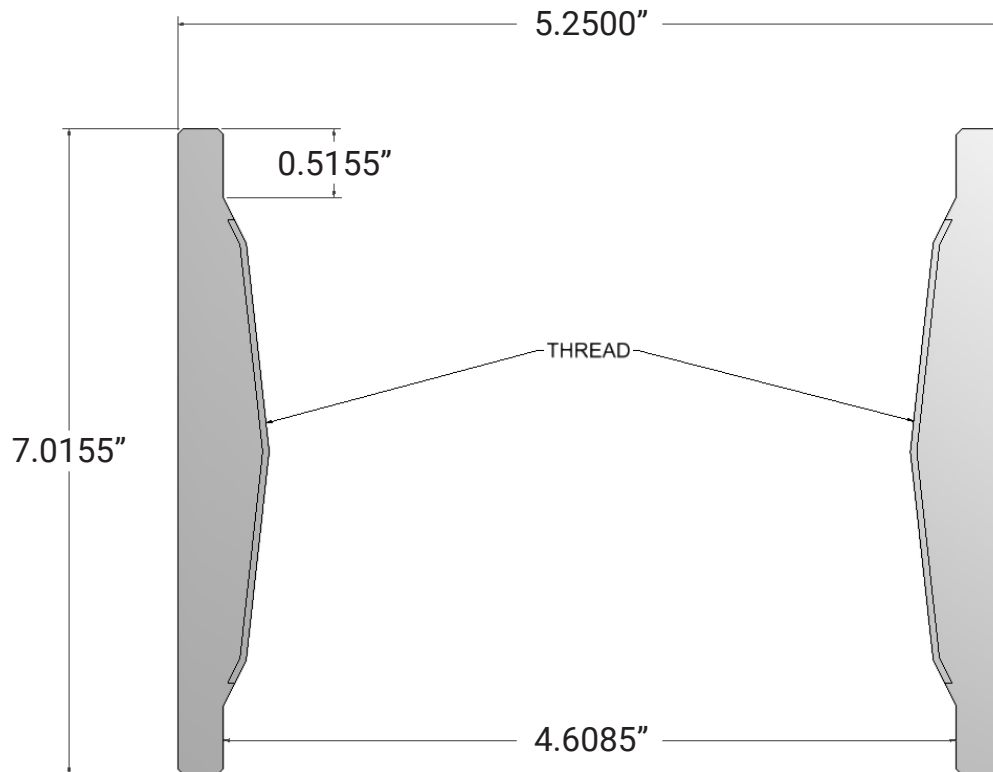

Part Number:

M3428200D

Description:

4 1/2" API COUPLING LONG

8 RD. THREAD 5.2500" O.D.

K-55 GRADE, AER DIRECTIVE 10

Make a Difference.

1494 Bell Mill Road, P.O. Box 456, Tillsonburg, Ontario, Canada, N4G 4J1