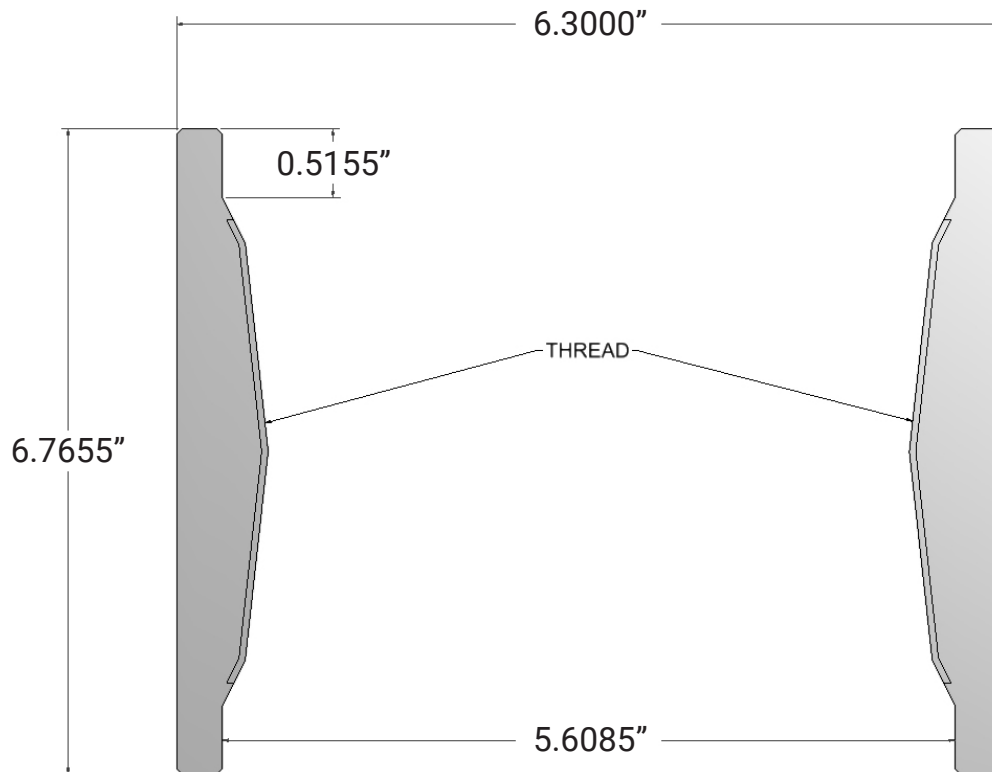

Part Number:

M3428800D

Description:

5 1/2" API COUPLING SHORT

8 RD. THREAD 6.3000" O.D.

K-55 GRADE, AER DIRECTIVE 10

Make a Difference.

1494 Bell Mill Road, P.O. Box 456, Tillsonburg, Ontario, Canada, N4G 4J1