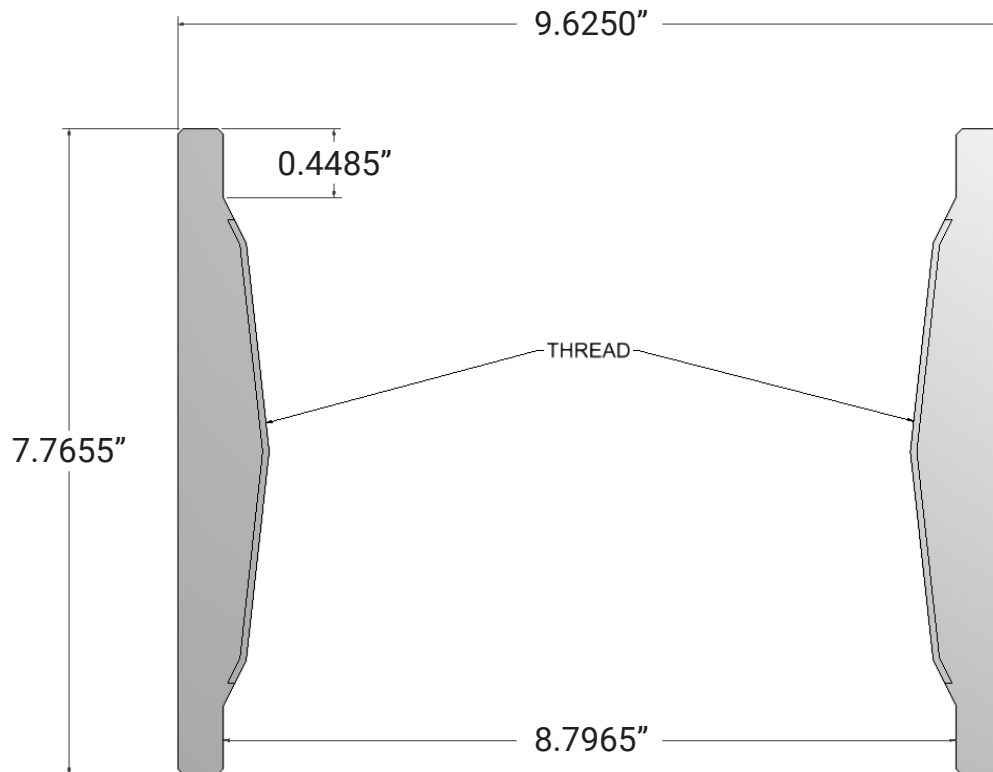

Part Number:

M3432050D

Description:

8 5/8" API COUPLING SHORT

8 RD. THREAD 9.625" O.D.

K-55 GRADE, AER DIRECTIVE 10

Make a Difference.

1494 Bell Mill Road, P.O. Box 456, Tillsonburg, Ontario, Canada, N4G 4J1