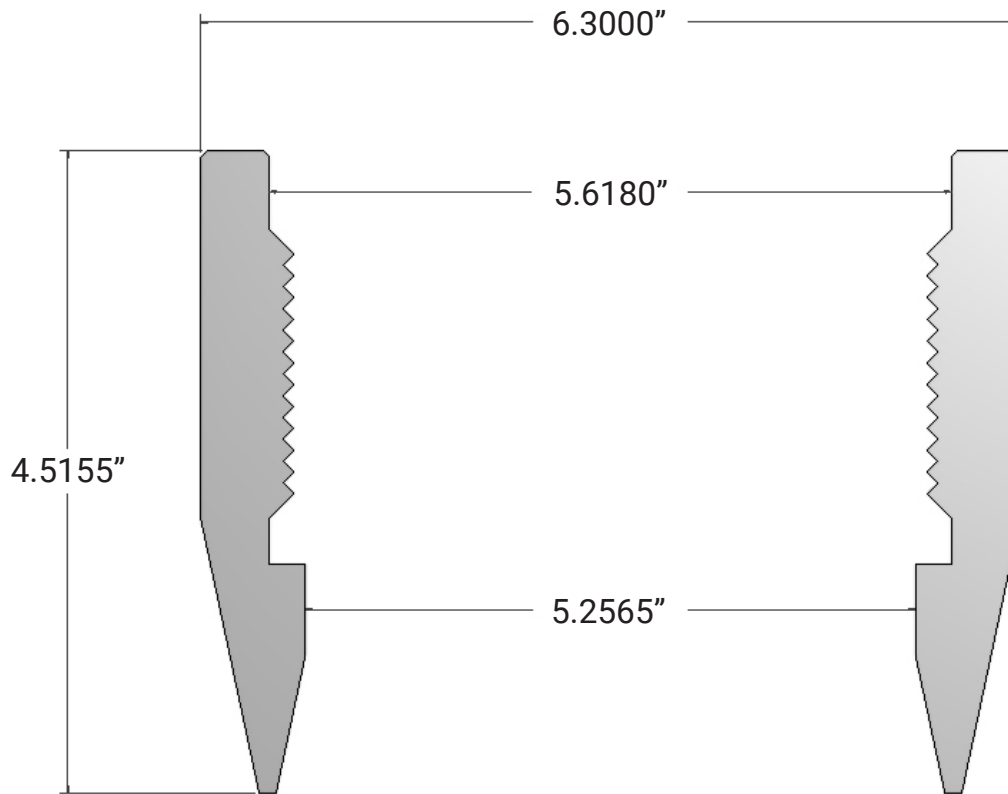

Part Number:

M5009161TUFF

Description:

**TUFF DRIVE SHOE
5 9/16" X 5 1/4" ROTARY END
14 V. THREAD, 6.300" O.D.**

Make a Difference.

1494 Bell Mill Road, P.O. Box 456, Tillsonburg, Ontario, Canada, N4G 4J1
P.O. Box 2663, Buffalo, New York, U.S.A., 14240-2663
Phone: 519.688.0500 • Toll Free: 1-800-387-9355
www.wellmaster.ca