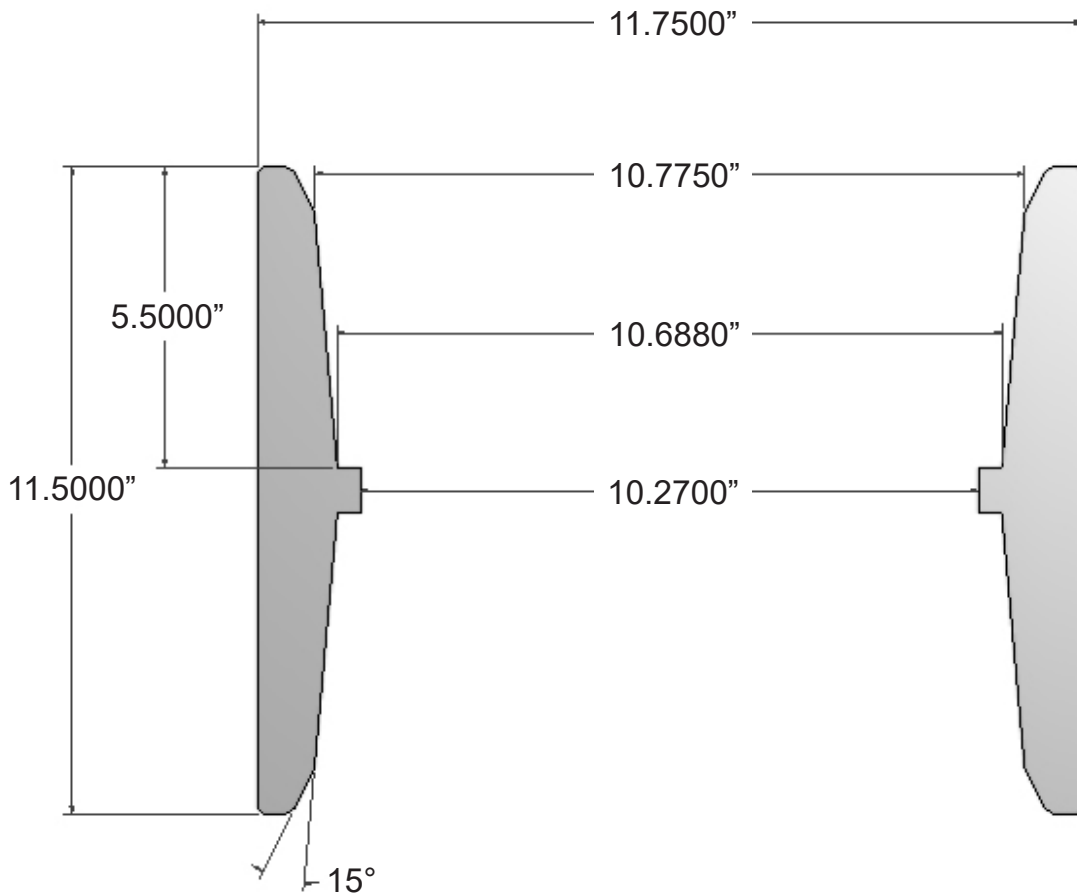

Part Number:

M3448015D

Description:

COUPLING

10 3/4" PRESS X PRESS®

11.750" O.D.

Make a Difference.

1494 Bell Mill Road, P.O. Box 456, Tillsonburg, Ontario, Canada, N4G 4J1

P.O. Box 2663, Buffalo, New York, U.S.A., 14240-2663

Phone: 519.688.0500 • Toll Free: 1-800-387-9355

www.wellmaster.ca