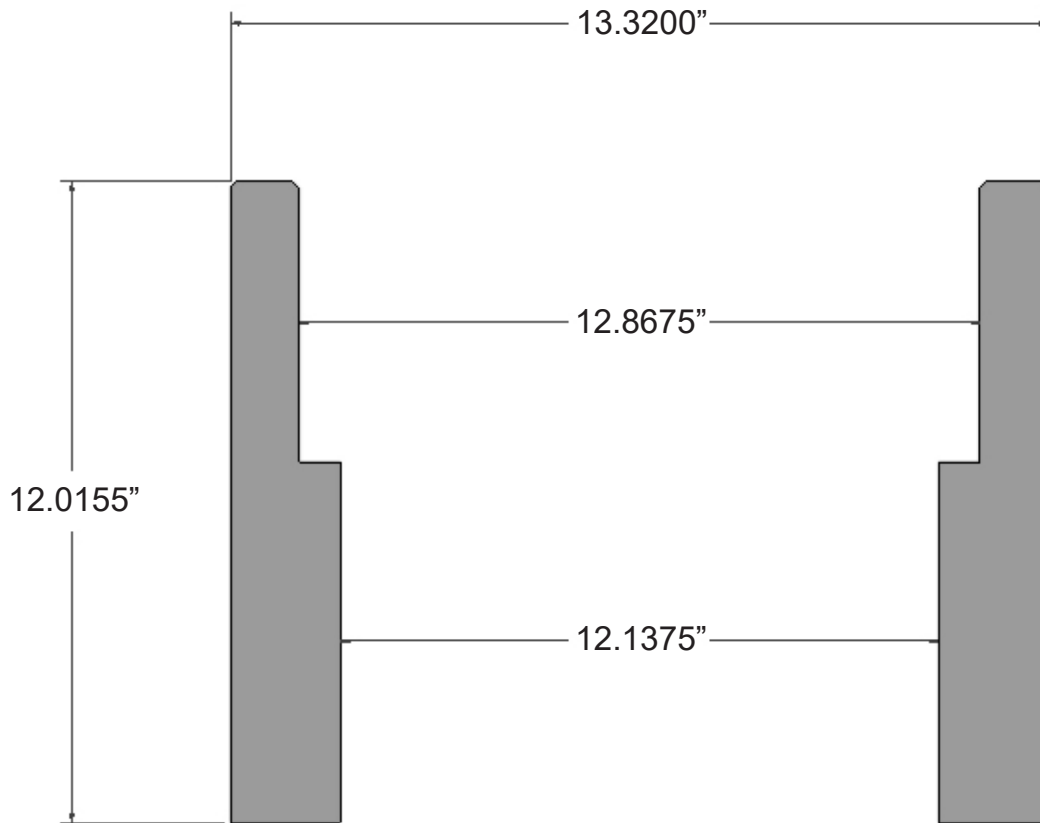

UNDER
REAMER
Drive Shoes

Part Number:
M5017201T

Description:
TUFF DRIVE SHOE
UNDER REAMER
12 3/4" X 12" FLAT BOTTOM
WELD ON LONG, 13.320" O.D.

Make a Difference.

1494 Bell Mill Road, P.O. Box 456, Tillsonburg, Ontario, Canada, N4G 4J1
P.O. Box 2663, Buffalo, New York, U.S.A., 14240-2663
Phone: 519.688.0500 • Toll Free: 1-800-387-9355
www.wellmaster.ca